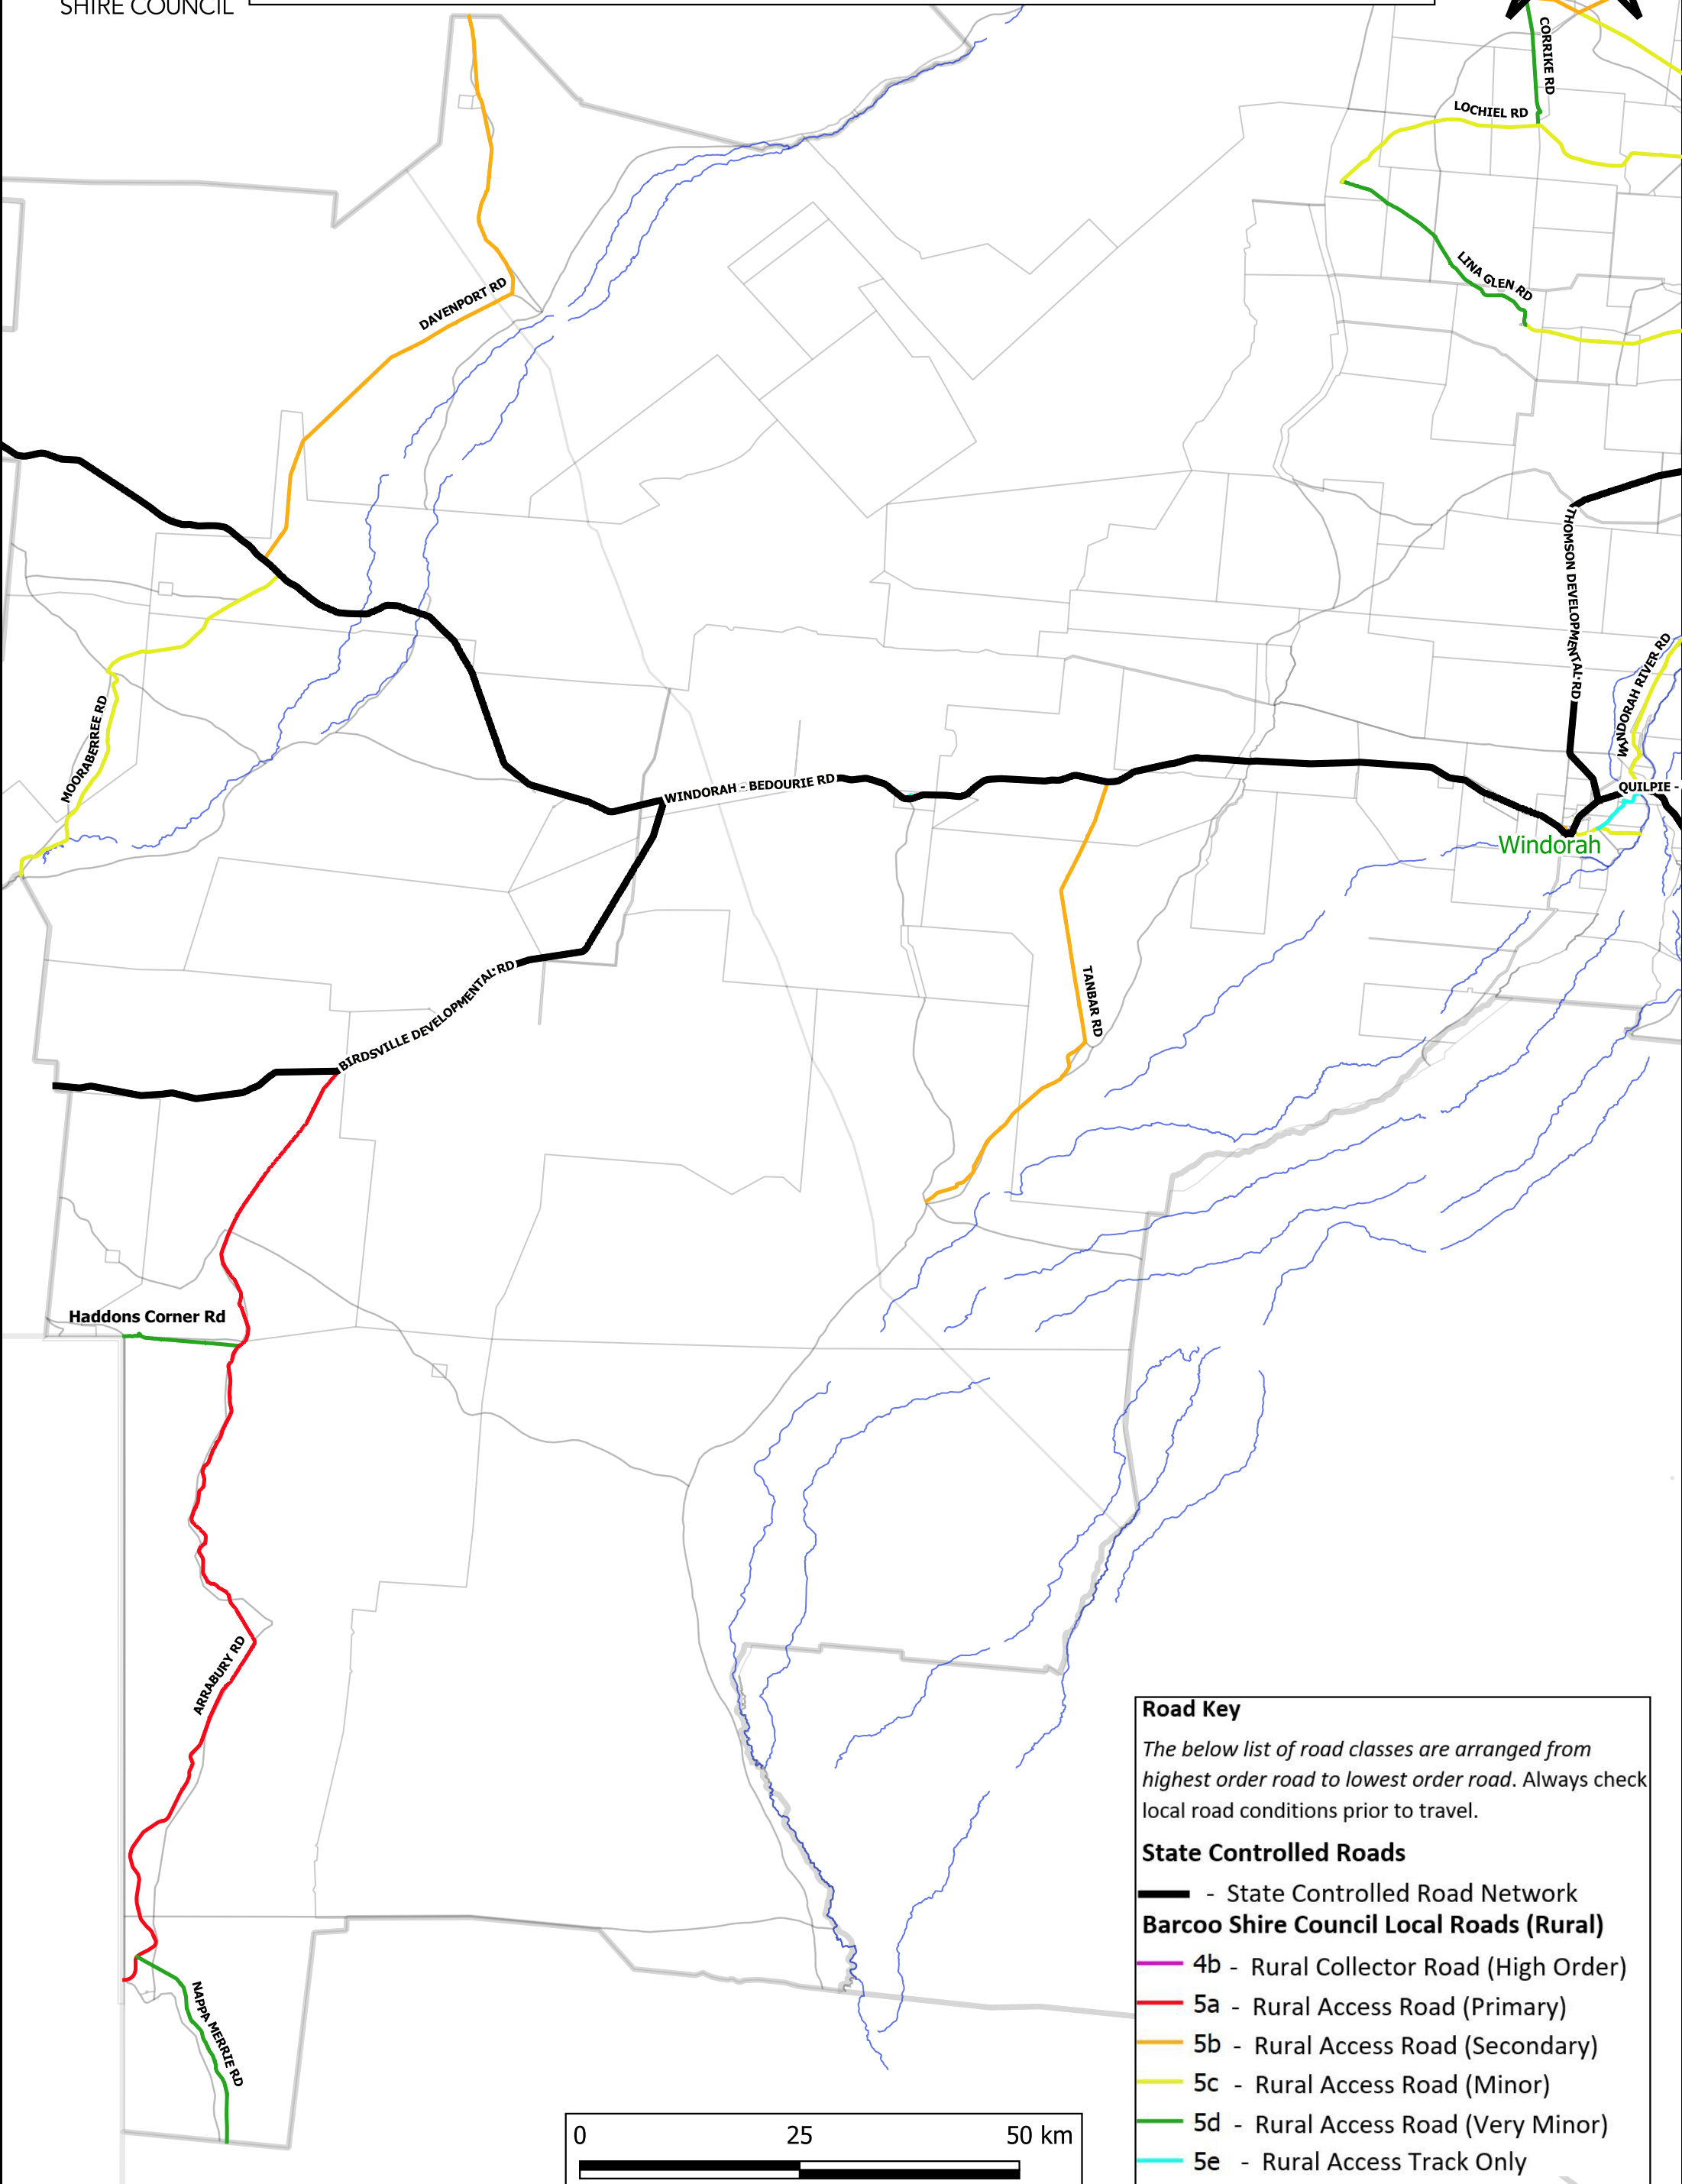

Barcoo Shire Council Road Map WEST

Road Key

The below list of road classes are arranged from highest order road to lowest order road. Always check local road conditions prior to travel.

State Controlled Roads

- State Controlled Road Network

Barcoo Shire Council Local Roads (Rural)

- 4b - Rural Collector Road (High Order)
- 5a - Rural Access Road (Primary)
- 5b - Rural Access Road (Secondary)
- 5c - Rural Access Road (Minor)
- 5d - Rural Access Road (Very Minor)
- 5e - Rural Access Track Only