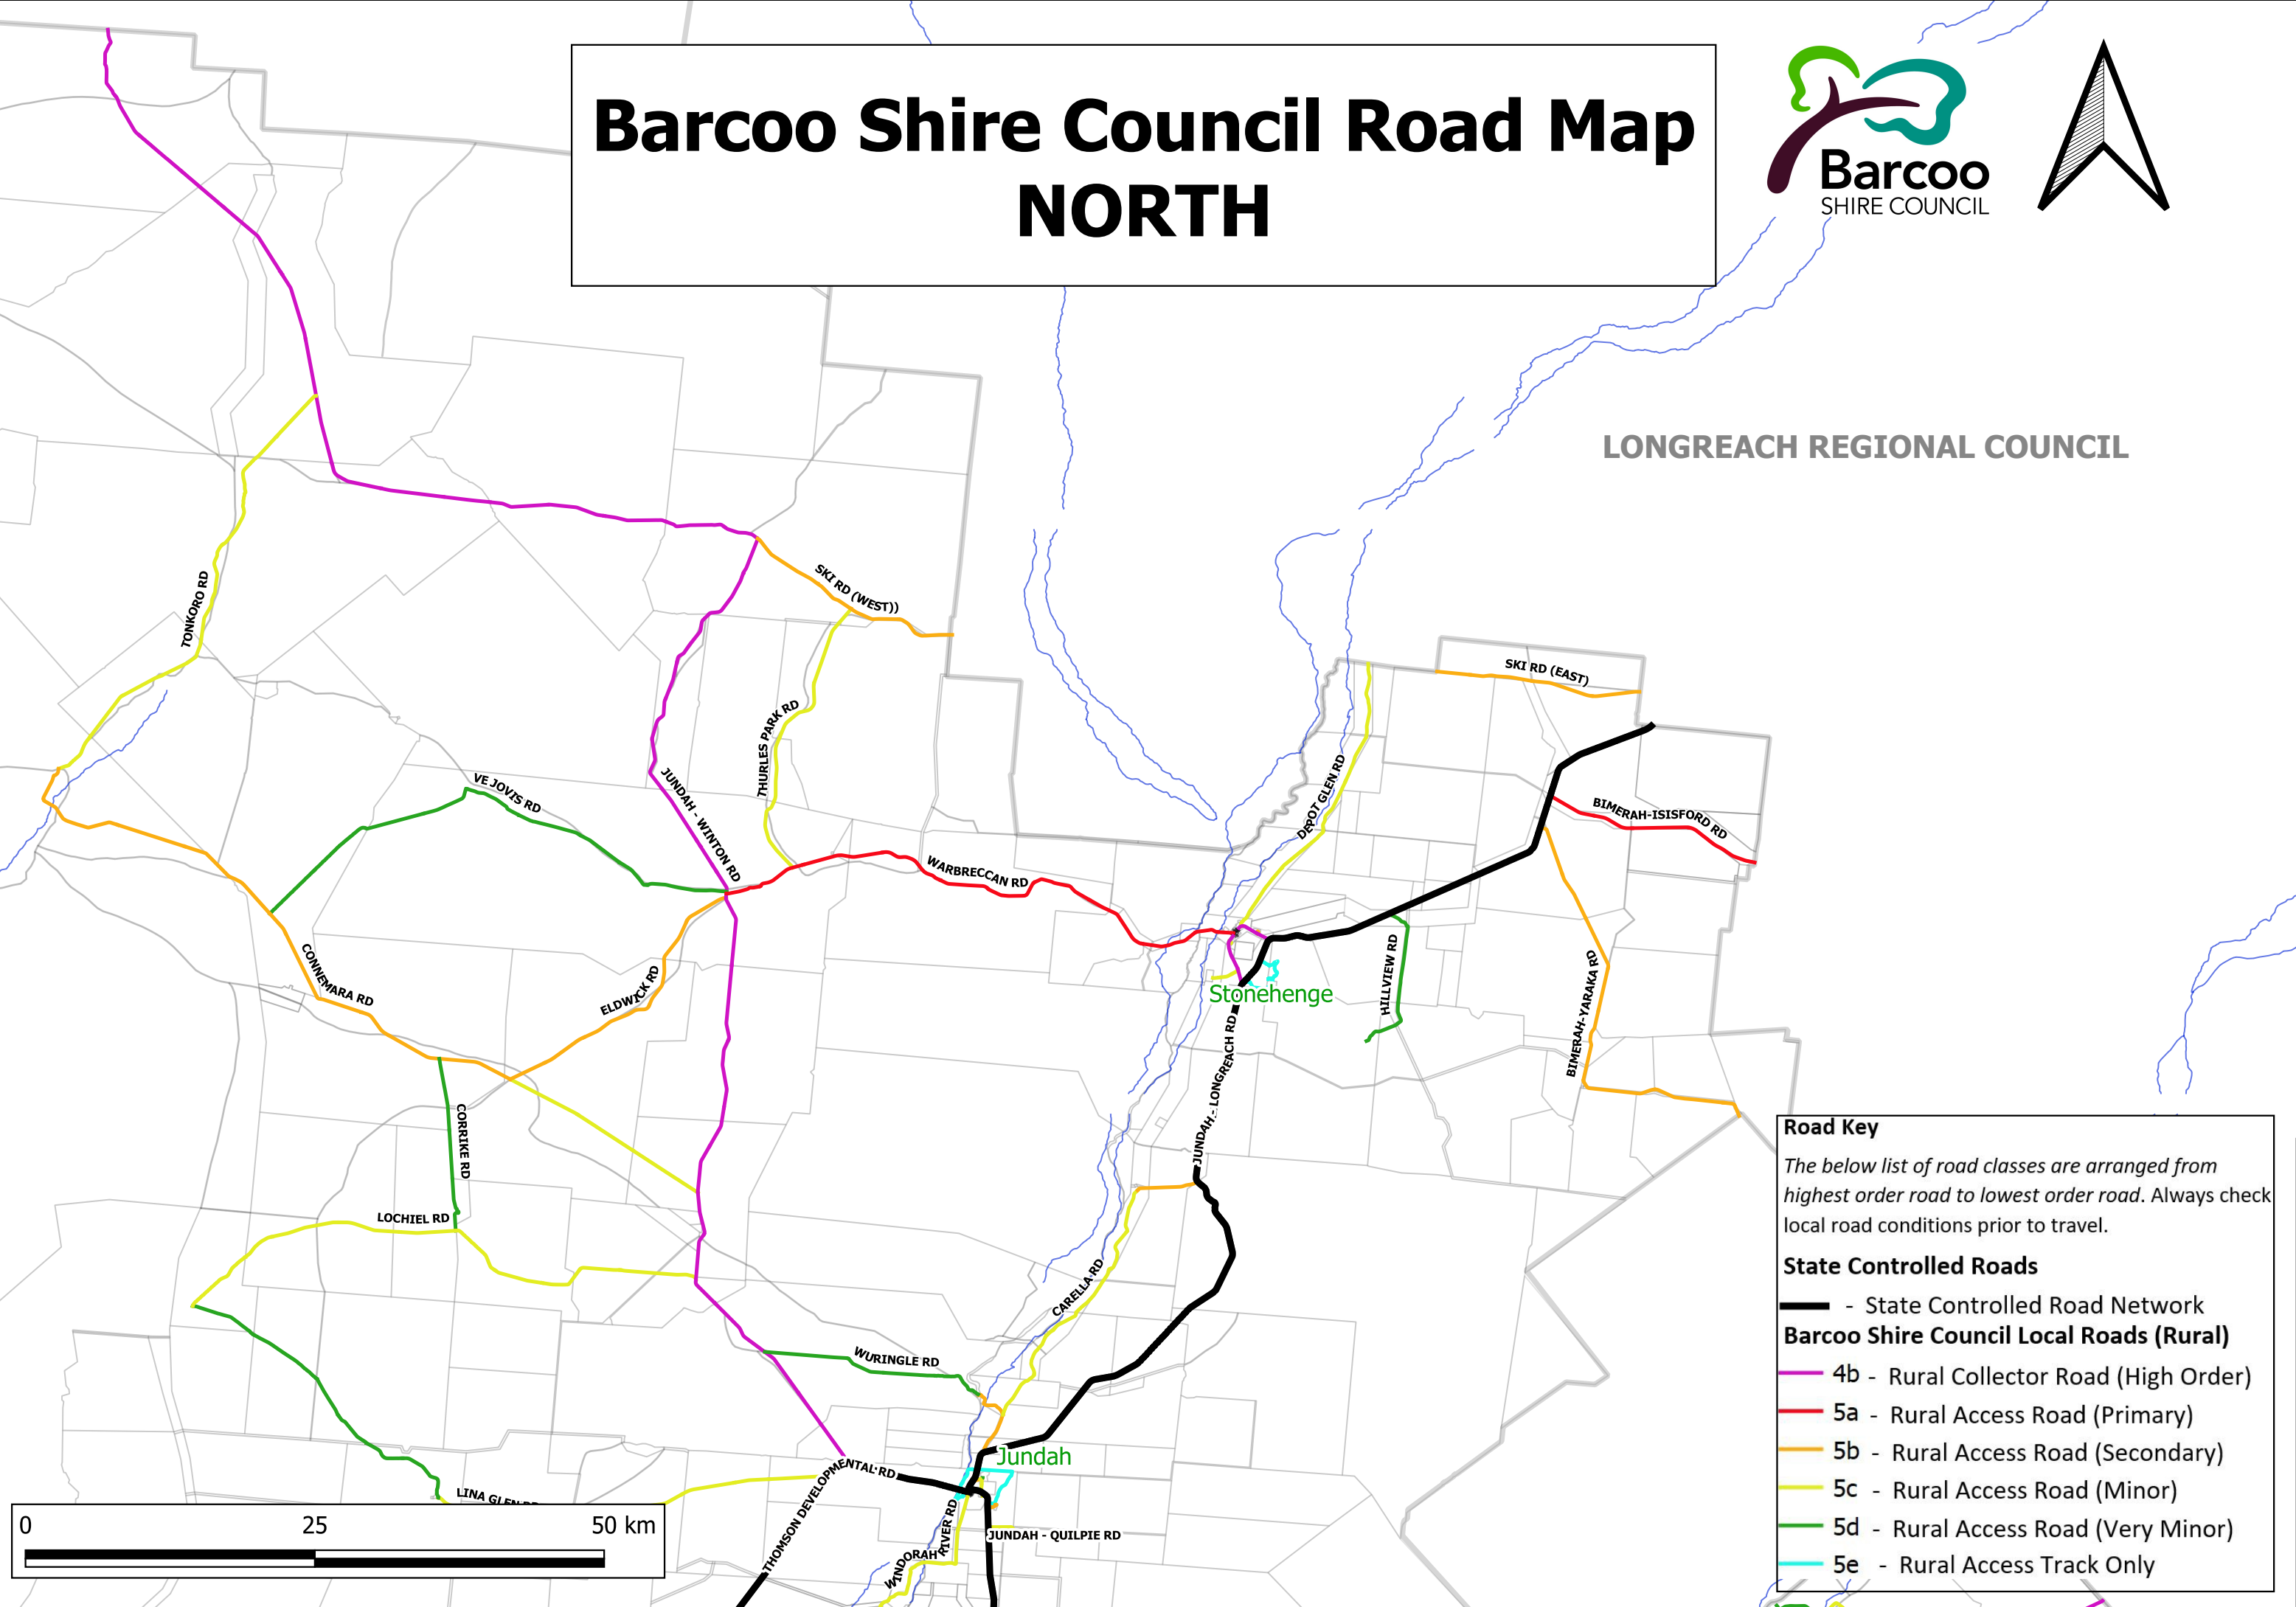

Barcoo Shire Council Road Map NORTH

LONGREACH REGIONAL COUNCIL

Road Key

The below list of road classes are arranged from highest order road to lowest order road. Always check local road conditions prior to travel.

State Controlled Roads

- State Controlled Road Network

Barcoo Shire Council Local Roads (Rural)

- 4b - Rural Collector Road (High Order)
- 5a - Rural Access Road (Primary)
- 5b - Rural Access Road (Secondary)
- 5c - Rural Access Road (Minor)
- 5d - Rural Access Road (Very Minor)
- 5e - Rural Access Track Only